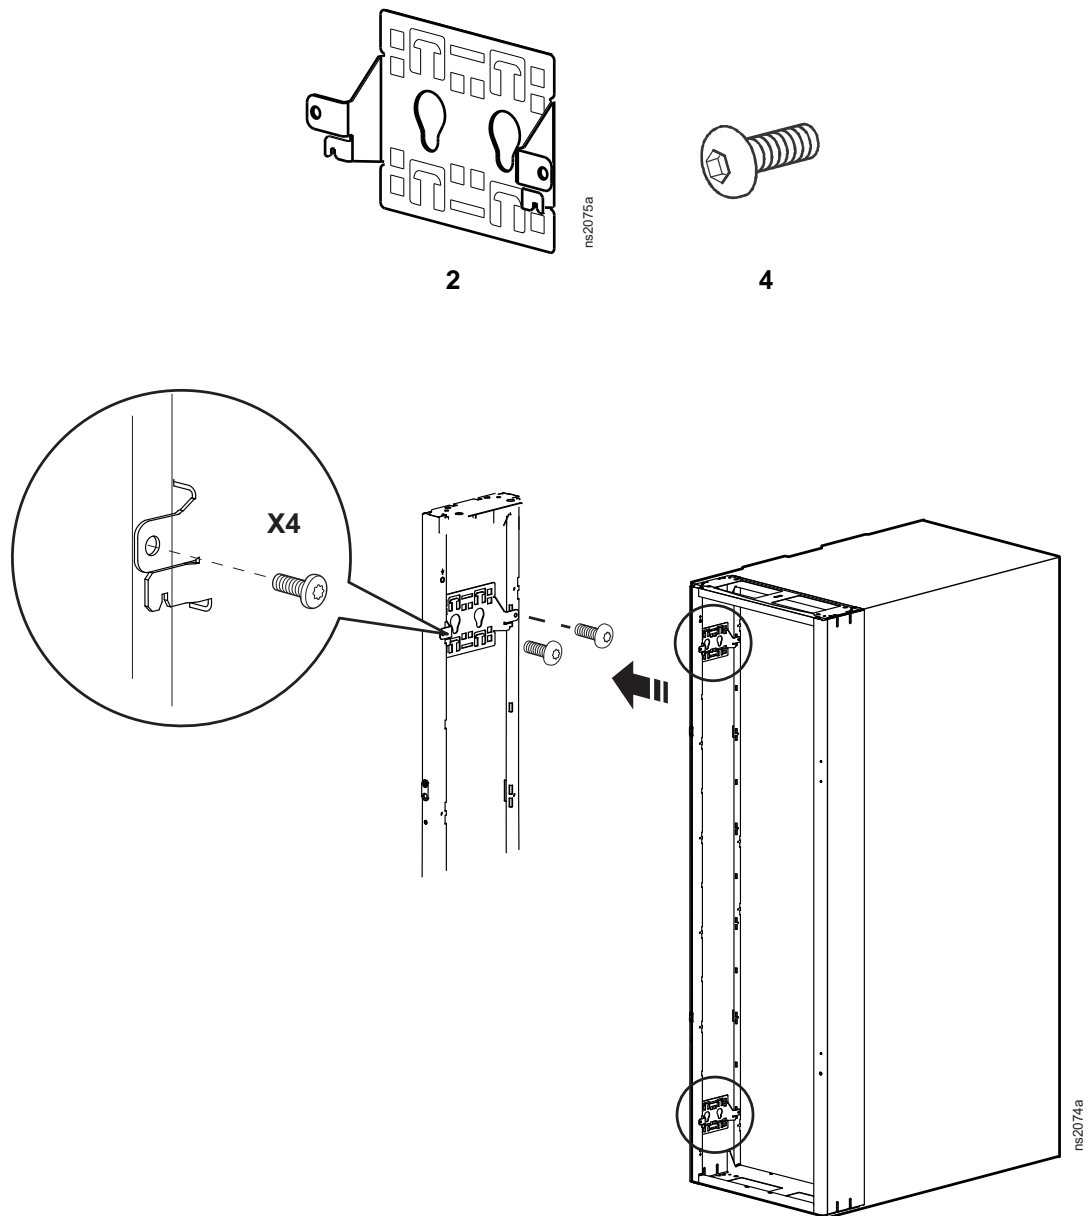

NetShelter™ SV Accessory Bracket

AR824002

Customer support and warranty information is available at www.schneider-electric.com.